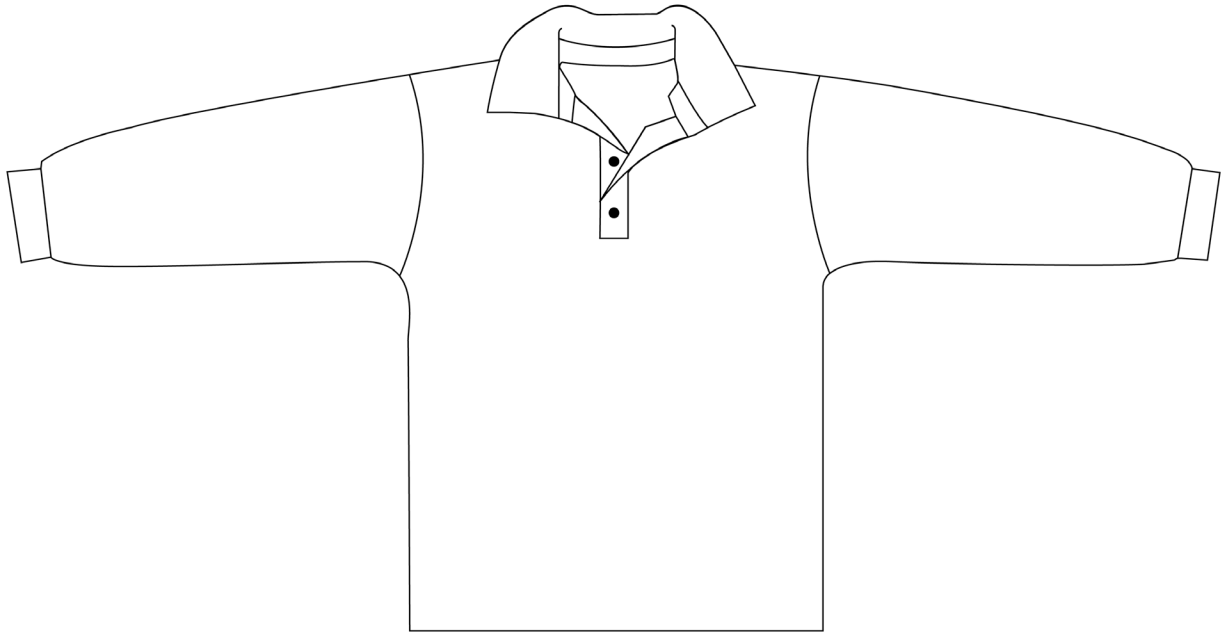

Long Sleeve Polo Design Sheet

Instructions:

1. Download this PDF
2. Draw or digitally design on the template above.
3. Send the file to design@oxygenthreads.com.au
4. We will contact you once your email is recieved.